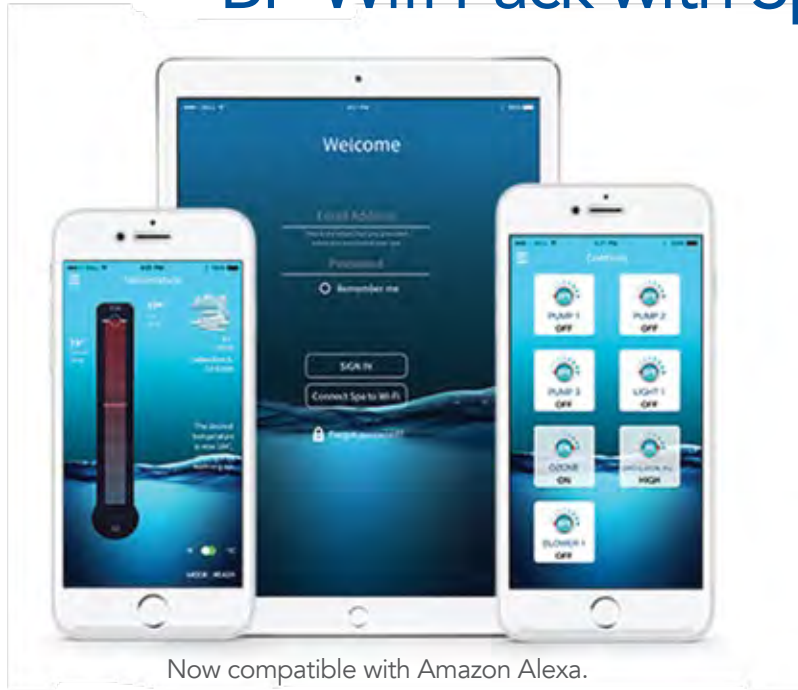

BP Wifi Pack with Spa Touch 2™

Now compatible with Amazon Alexa.

ControlMySpa™

Control the lights

Set the Temperature

Set-up Schedules

Receive Push notifications

Upgrade your Sport Edition or Luxury Series with Balboa's BP Wifi Pack with Spa Touch 2™