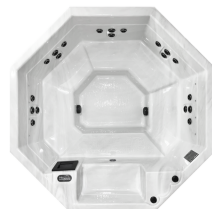

LS CORONA

79" Octagon
Seating for 8
20 Blaster Jets™ (1 Pump)
30 Blaster Jets™ (2 Pumps)